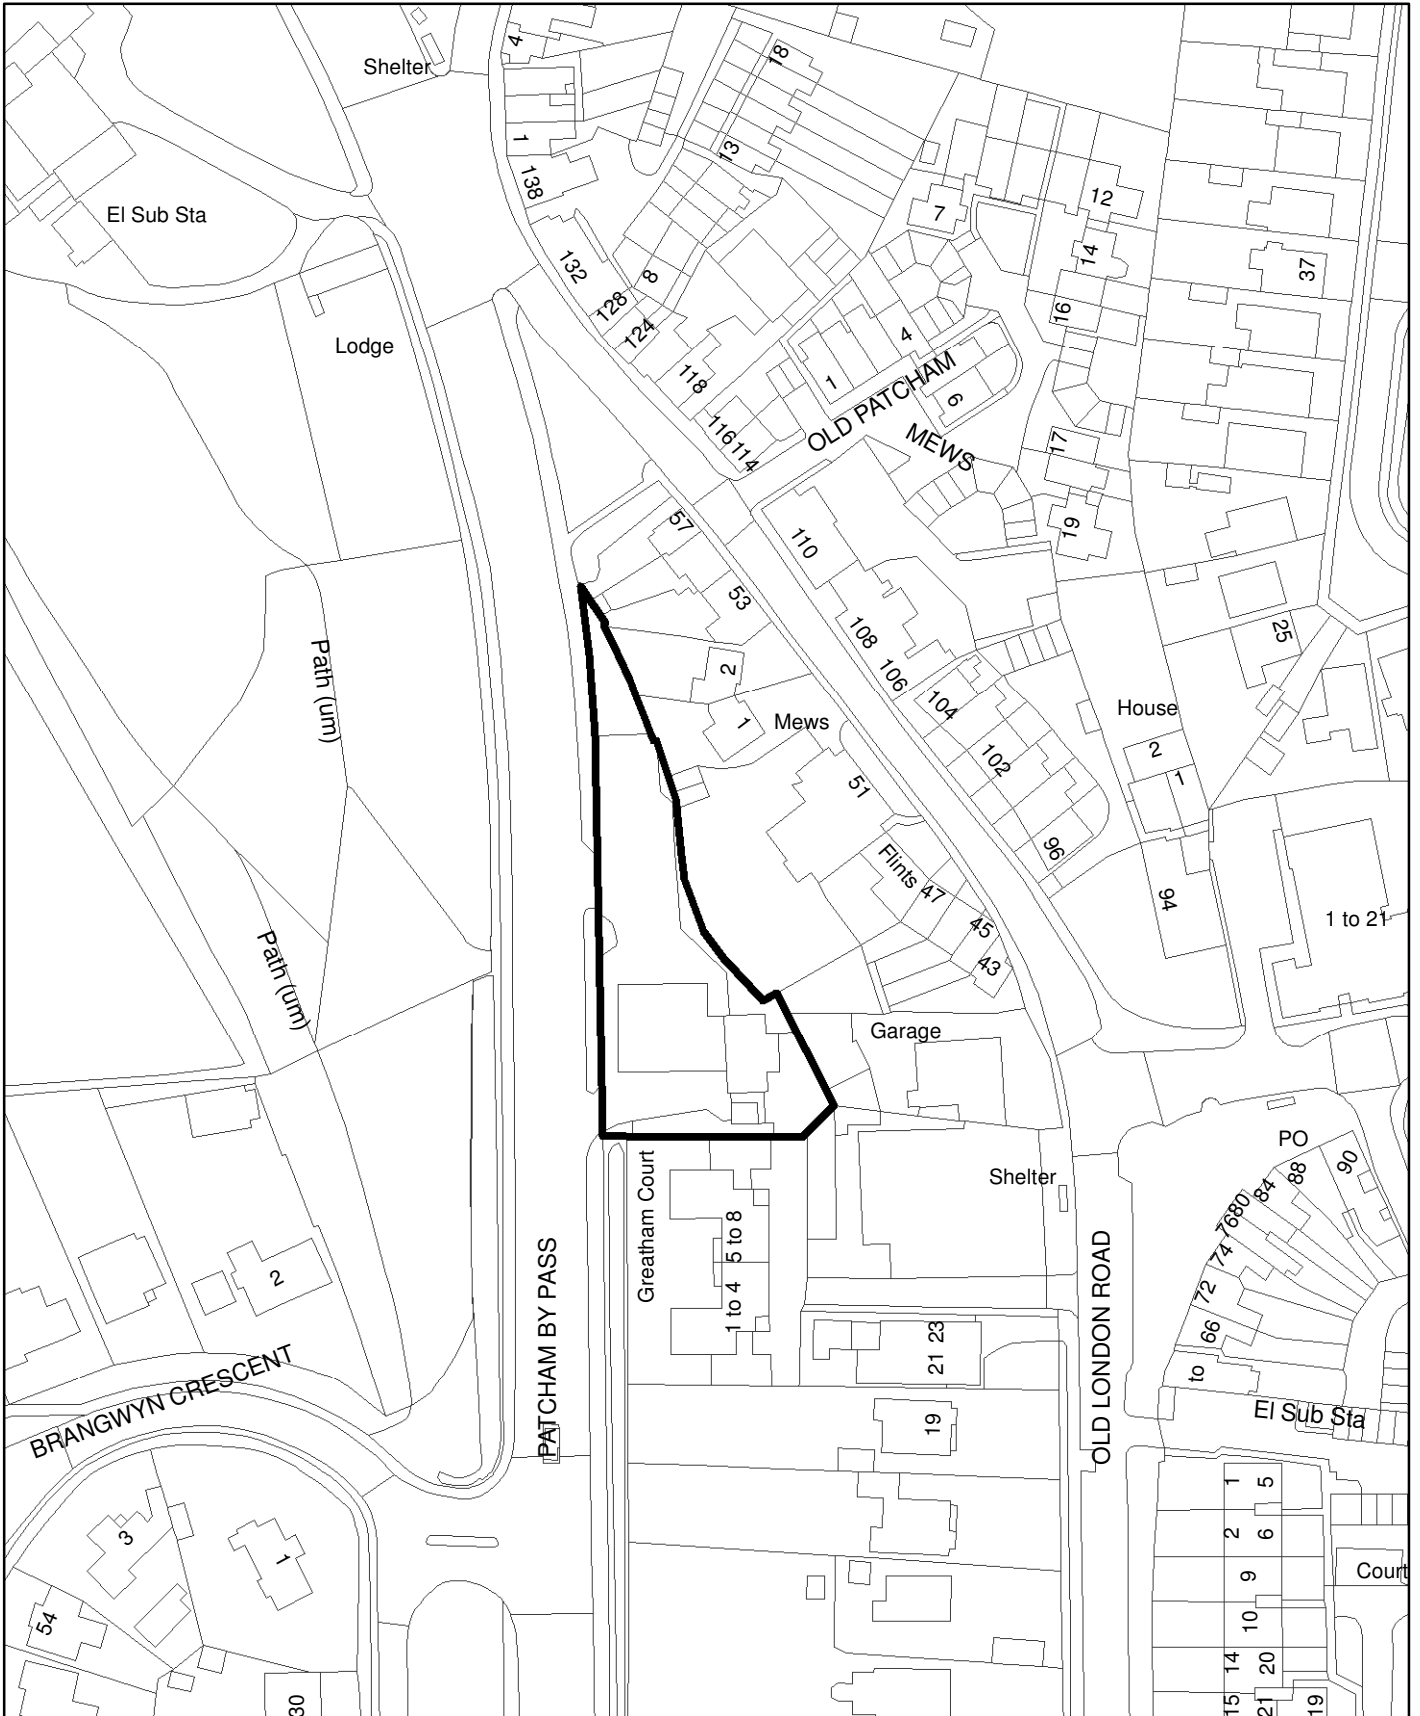

# BH2018\_02579 Patcham Service Station, Patcham By Pass

Scale: 1:1,250